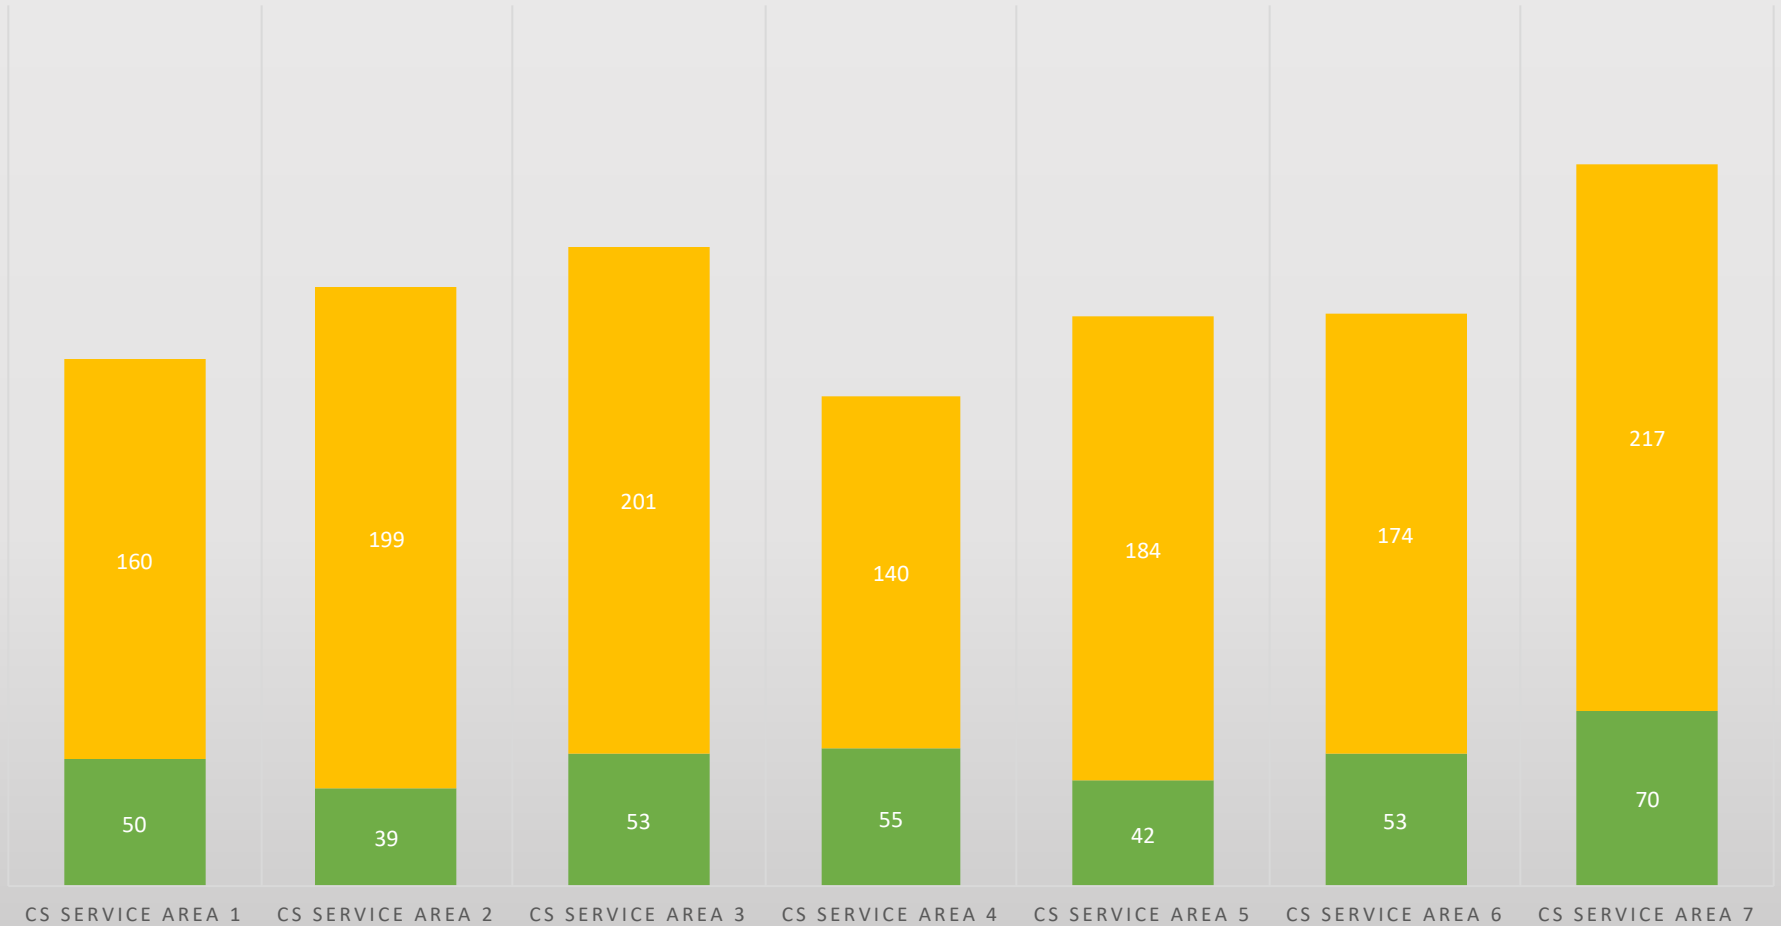

YOUTH PROTECTION TRAINING

■ Good ■ Expiring

BOY SCOUTS OF AMERICA
LAKE ERIE COUNCIL

LAKE ERIE COUNCIL, BSA, 2241 WOODLAND AVENUE, CLEVELAND, OH, 44115, UNITED STATES (216) 861-6060

Copyright 2018 - Lake Erie Council