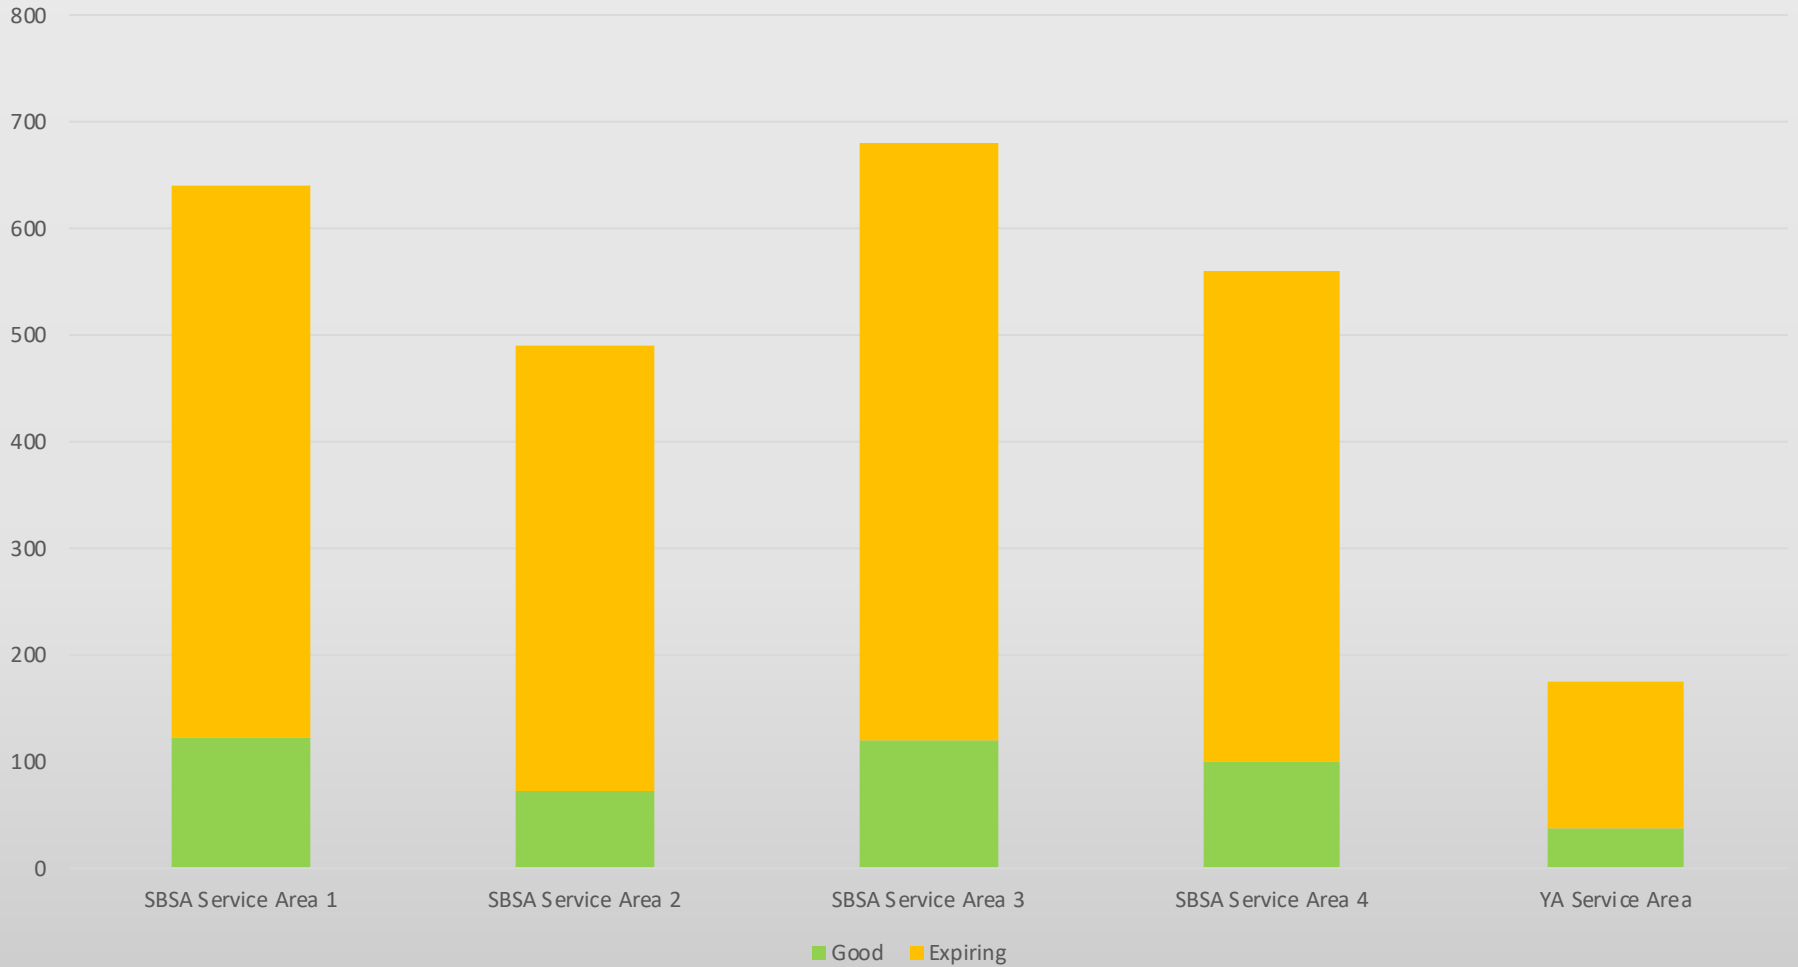

YOUTH PROTECTION TRAINING

BOY SCOUTS OF AMERICA
LAKE ERIE COUNCIL

LAKE ERIE COUNCIL, BSA, 2241 WOODLAND AVENUE, CLEVELAND, OH, 44115, UNITED STATES (216) 861-6060

Copyright 2018 - Lake Erie Council